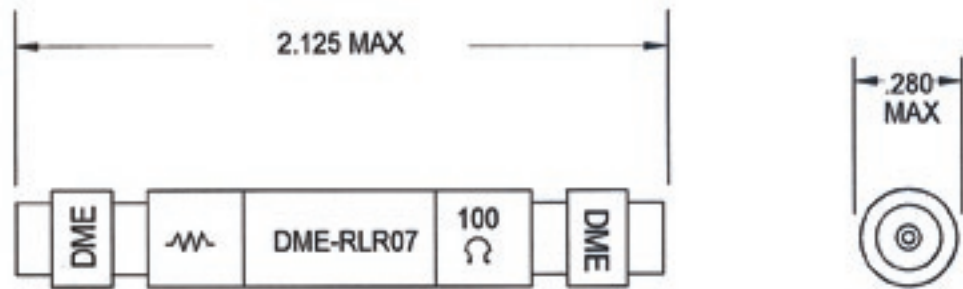

**Electronic In-Line Junction, Integral Resistor,
Terminating with M81714 Series 1 Contacts.**

DME P/N	Military P/N	Resistor P/N	Ohms	Contact P/N	Size
DME-RLR07	N/A	RLR07C1000FS	100	M39029/1-101	20